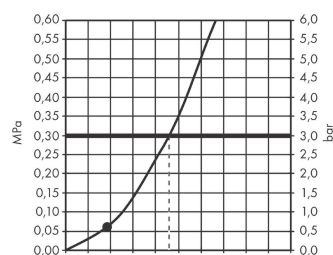

Rainfinity

Baton hand shower 100 1jet

Surfaces: **Matt Black** Article Number: **26866670**

Description

product features

- shower head size: 100 x 38 mm
- spray type: PowderRain
- spray disc surface: graphite
- maximum flow rate at 3 bar: 13,8 l/min
- minimum flow pressure: 1 bar
- with internal water conduction
- rinseable screen seal
- connection thread G 1/2
- connection dimension: DN15
- suitable for continuous flow water heaters

Technology

Design awards

reddot award 2019
best of the best

Product image

Scale drawing

Flowchart

Q = l/min 0 3 6 9 12 15 18 21 24 27 30
Q = l/sec 0 0,1 0,2 0,3 0,4 0,5

The consumption was measured in combination with the appropriate fittings (thermostat/mixer/ in-wall valve) to reflect actual application in practice.