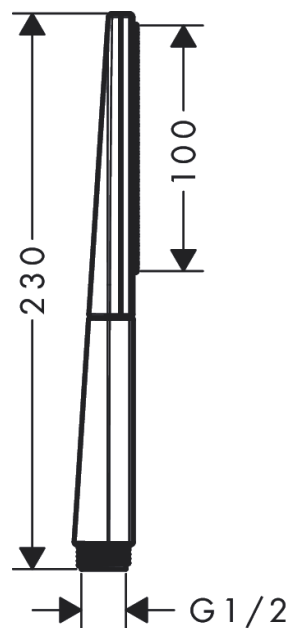

Rainfinity

Baton hand shower 100 1jet

Surfaces: **Matt Black** Article Number: **26866670**

Description

product features

- shower head size: 100 x 38 mm
- spray type: PowderRain
- spray disc surface: graphite
- maximum flow rate at 3 bar: 13,8 l/min
- minimum flow pressure: 1 bar
- with internal water conduction
- rinseable screen seal
- connection thread G 1/2
- connection dimension: DN15
- suitable for continuous flow water heaters

Technology

Design awards

reddot award 2019
best of the best

Product image

Scale drawing

Flowchart

Q = l/min 0 3 6 9 12 15 18 21 24 27 30
Q = l/sec 0 0,1 0,2 0,3 0,4 0,5

The consumption was measured in combination with the appropriate fittings (thermostat/mixer/ in-wall valve) to reflect actual application in practice.

Rainfinity
Baton hand shower 100 1jet
Surfaces: **Matt Black** Article Number: 26866670

Exploded Drawing

Year of production: >01/21

Rainfinity
Baton hand shower 100 1jet
 Surfaces: **Matt Black** Article Number: **26866670**

Spare part list

Year of production: >01/21

Pos.	Description	Article Number	Price	PU
1	filter	92672000	-	1
2	seal	98058000	-	1